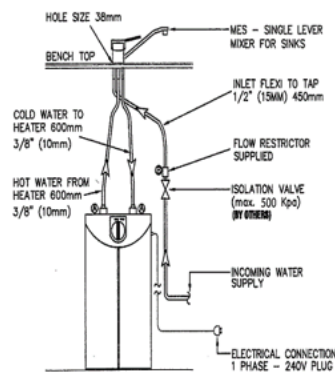

13 62 11
www.ausco.com.au

 **AUSCO**
MODULAR

NEW! Product for Hire

Under Sink Instant Hot Water

German engineered, this slim line hot water system sits snugly under the counter top to provide instantaneous hot water. Designed for a single use sink, it saves energy and water and, with less pipe work, is quick and simple to install.

Key Benefits

- > Easily installed under sink to maximise bench space
- > Thermal management for safe maximum temperature
- > Smart insulated design to prevent energy loss
- > Only compatible with open vent tapware to act as relief valve
- > Ideal for clean up*
- > AS/NZS 3400.4 Certified/ Safe Work Compliant

Specifications

- | | |
|------------------------|-------------|
| > Height | 503mm |
| > Width | 295mm |
| > Depth | 275mm |
| > Weight | 15kg (full) |
| > Rated output (240V) | 2kW |
| > Rated current (240V) | 10Amp |
| > Temperature | Up to 85°C |
| > Eco setting | 60°C |
| > Tank capacity | 10 Litres |